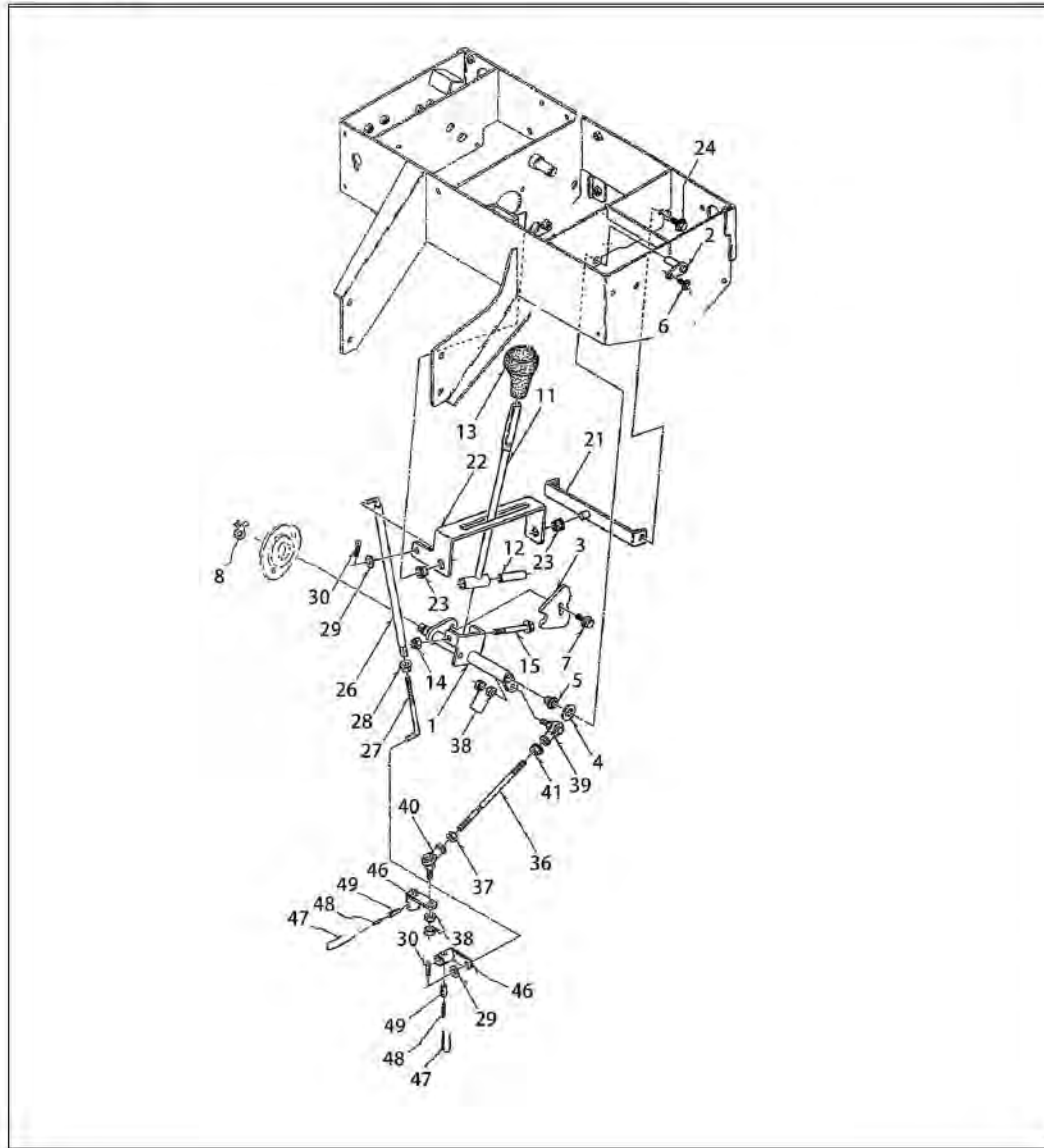

CHANGE LEVER

CHANGE LEVER

No.	Parts No.	Name	Quantity	Note
1	75100-B51-804	BOSS COMP, CHANGE LEVER	1	
2	74500-B43-000	PIN 30 COMP, LEVER	1	
3	75908-B50-800	CAM, CHANGE LEVER	1	
4	91251-1230321	WASHER, RD 12×30×3.2	1	
5	91644-121080	BUSH, 80F-1210	1	
6	93100-0601217	BOLT, FLANGE 6×12	1	
7	93100-0802017	BOLT, FLANGE 8×20	1	
8	94510-17080	CIRCLIP, EX 17	1	
10	-	-		
11	75200-B51-801	LEVER COMP, CHANGE	1	
12	75903-M72-002	COLLAR, 9×63.5	1	
13	75991-A90-000	GRIP, CHANGE LEVER	1	
14	91233-084120	NUT, SPECIAL 8	1	
15	93100-0808017	BOLT, FLANGE 8×80	1	
20	-	-		
21	72300-B51-800	BRACKET COMP, CHANGE	1	
22	75901-B51-801	ARM, CHANGE LEVER	1	
23	91644-121080	BUSH, 80F-1210	2	
24	93100-0801617	BOLT, FLANGE 8×16	2	
25	-	-		
26	75300-B51-801	ROD COMP, SUB CHANGE	1	
27	75905-B39-031	ROD C, SUB CHANGE	1	
28	94002-08410	NUT, FLANGE 8	1	
29	94101-08010	WASHER, PLAIN 8	2	
30	94210-25150	PIN, SPLIT 2.5×15	2	
35	-	-		
36	75903-B54-000	ROD, HST CHANGE	1	
37	91231-0841210	NUT, SPECIAL 8	1	
38	91235-08100	NUT, HARD LOCK 8	2	
39	91634-080211	JOINT, BALL BL8D	1	
40	91634-080221	JOINT, BALL BL8DL	1	
41	94002-08410	NUT, FLANGE 8	1	
45	-	-		
46	75300-B66-803	ARM COMP, CHANGE	2	
47	75913-B18-000	WIRE, SPECIAL 1.2×100	2	
48	94319-35025	PIN, SPG 3.5×25	2	
49	94319-60025	PIN, SPG 6×25	2