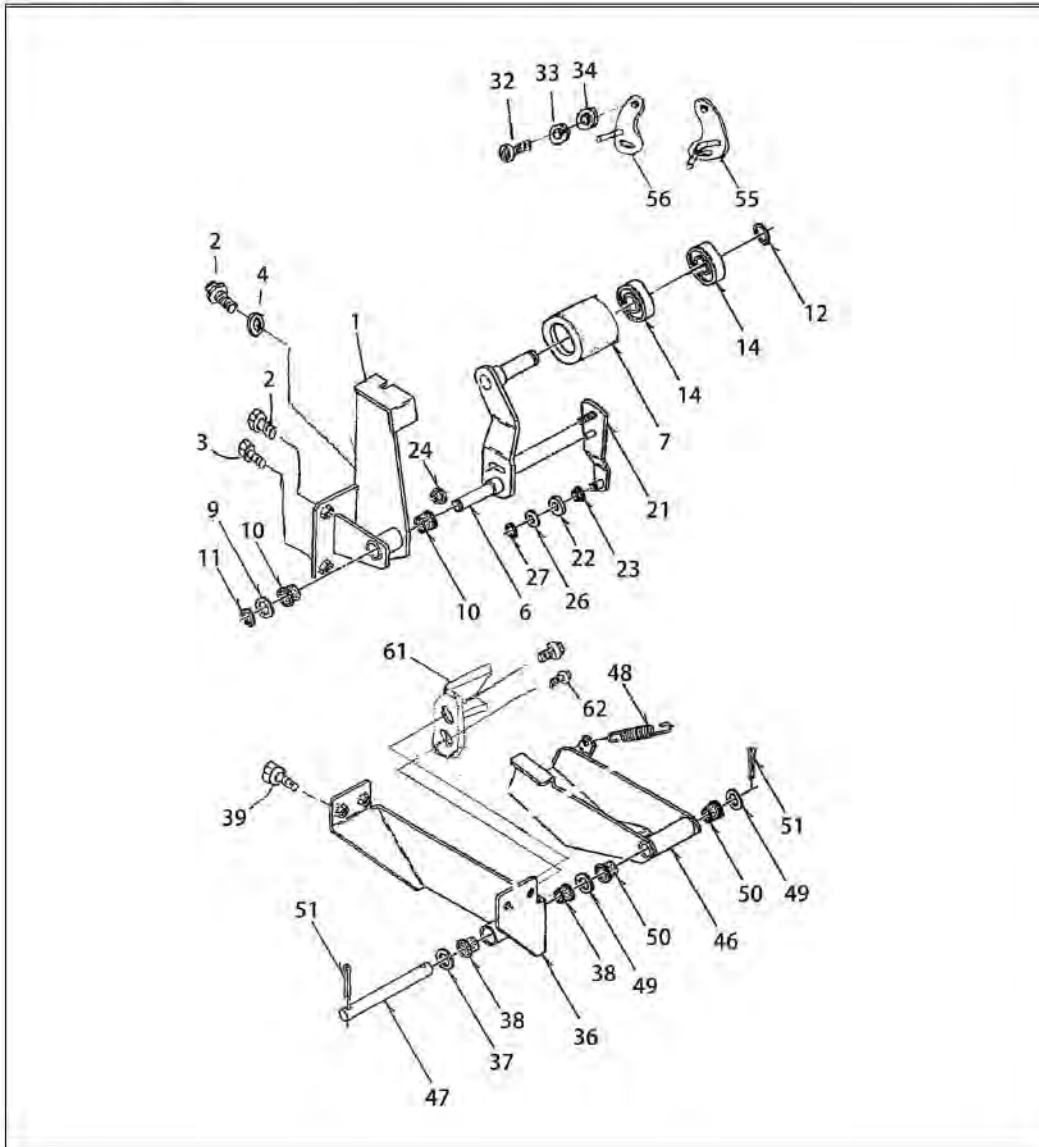

AUGER BELT TENSION

Caiman
Edo 43H IPL

AUGER BELT TENSION

No.	Parts No.	Name	Quantity	Note
1	61100-B69-801	BRACKET COMP, TENSION ARM	1	
2	93300-1002017	BOLT, FLANGE 10 × 1.25 × 20	2	
3	93300-1003017	BOLT, FLANGE 10 × 1.25 × 30	2	
4	91251-1025321	WASHER, RD 10 × 25 × 3.2	1	
6	66100-B69-802	ARM COMP, SUGER TENSION		
7	66901-B79-801	PULLY, TENSION 60-74	1	
9	91251-1830321	WASHER, RD 18 × 30 × 3.2	1	
10	91644-181580	BUSH, 80F-1815	2	
11	94510-18080	CIRCLIP, EX 18	1	
12	94510-20080	CIRCLIP, EX 20	1	
14	96105-06304	BEARING, 6304UU	2	
21	66200-B69-800	PLATE COMP, TENSION ADJUSTER	1	
22	65903-B69-000	ROLLER, BRAKE	1	
23	91644-100580	BUSH, 80F-1005	1	
24	94002-08410	NUT, FLANGE 8	1	
26	94101-10010	WASHER, PLAIN 10	1	
27	94510-10080	CIRCLIP, EX 10	1	
32	66902-B79-000	BOLT, 5/16-24UNF × 3/4	4	
33	94111-08012	WASHER, SPG 8	4	
34	94101-08010	WASHER, PLAIN 8	4	
36	65500-B79-802	BRACKET COMP, BRAKE	1	
37	91251-1830321	WASHER, RD 18 × 30 × 3.2	1	
38	91644-181580	BUSH, 80F-1815	2	
39	93300-1002017	BOLT, FLANGE 10 × 1.25 × 20	4	
46	65600-B69-803	BRAKE COMP	1	
47	65901-B69-000	PIN, BRAKE	1	
48	66907-A84-000	SPRING, BRAKE	1	
49	91251-1830321	WASHER, RD 18 × 30 × 3.2	2	
50	91644-181580	BUSH, 80F-1815	2	
51	94210-40400	PIN, SPLIT 4 × 40	2	
55	65100-B79-800	STOPPER L COMP, BELT	1	
56	65200-B79-800	STOPPER R COMP, BELT	1	
61	65901-B79-800	GUARD, BELT	1	
62	93100-0802017	BOLT, FLANGE 8 × 20	2	