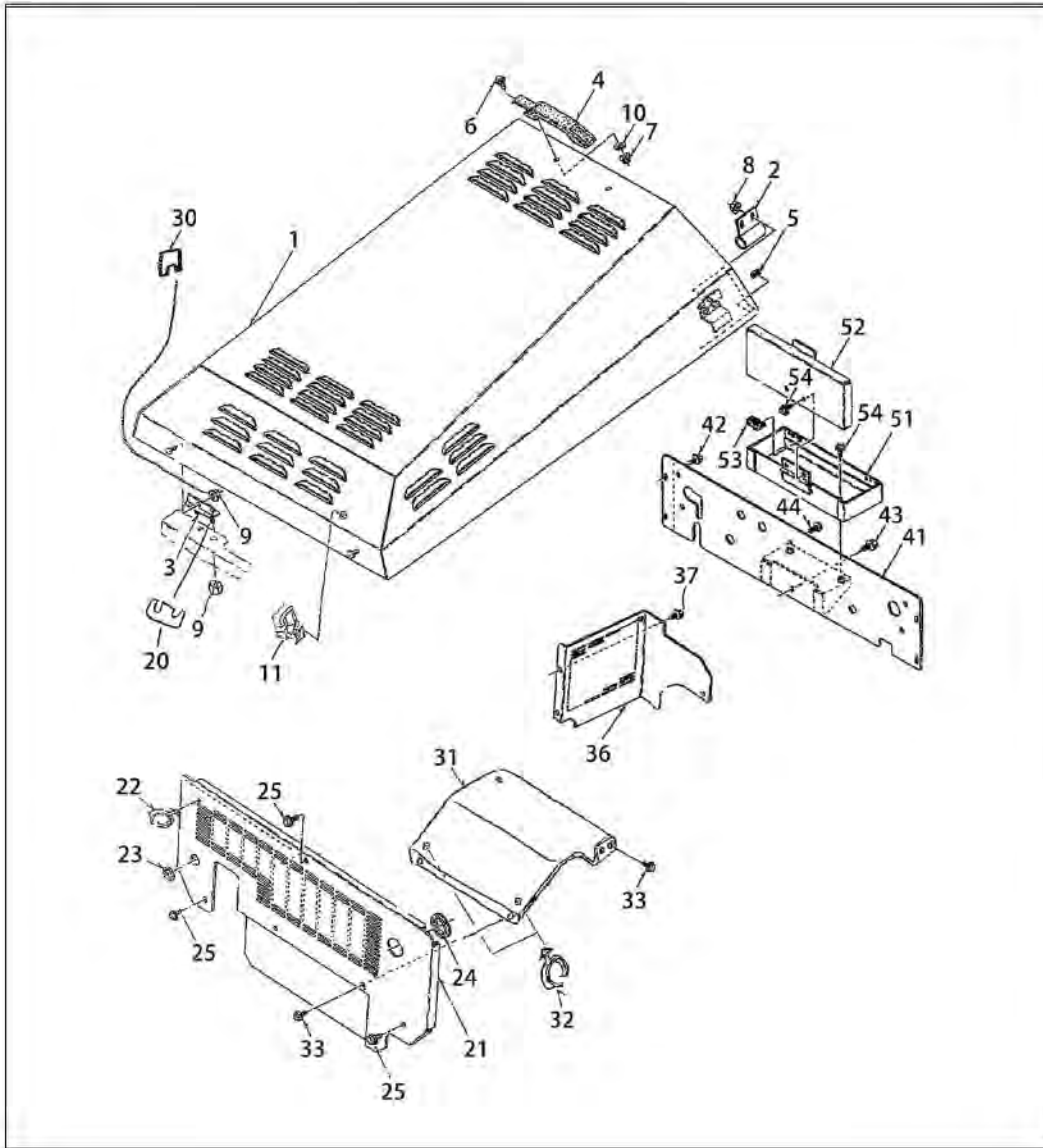

BONNET

Caiman
Edo 43H IPL

BONNET

No.	Parts No.	Name	Quantity	Note
1	48100-B79-002	BONNET COMP	1	
2	47200-B50-001	PIPE COMP, CATCH	2	
3	47500-B50-801	HINGE COMP	2	
4	48904-B43-000	HANDLE, AP-829-3	1	
5	91360-12015	GROMMET, TH-12(15)	2	
6	93100-0501614	BOLT, FLANGE 5 × 16	2	
7	94002-05410	NUT, FLANGE 5	2	
8	94002-06410	NUT, FLANGE 6	4	
9	94002-08410	NUT, FLANGE 8	6	
10	94101-06015	WASHER, PLAIN 6	2	
11	91315-C1E50	CLIP, CABLE C-1E50	1	
20	42901-B27-000	SPACER, BRAKE	2	
21	49100-B79-000	COVER COMP, FRONT	1	
22	91315-C4397	CLIP, CABLE C-4397	1	
23	91352-3142210	BUSH, RUBBER BW-14-1	1	
24	91352-3324420	BUSH, RUBBER BW-32-2	1	
25	93100-0801617	BOLT, FLANGE 8 × 16	3	
30	31903-B72-000	SHIM, 1	4	
31	49600-B79-800	COVER COMP, INNER	1	
32	91315-C4397	CLIP, CABLE C-4397	2	
33	93100-0601217	BOLT, FLANGE 6 × 12	4	
35	-	-	-	
36	48901-B51-802	COVER, FAN	1	
37	93100-0601617	BOLT, FLANGE 6 × 16	2	
40	-	-	-	
41	49700-B69-803	COVER COMP, REAR	1	
42	93100-0601217	BOLT, FLANGE 6 × 12	4	
43	93100-0801617	BOLT, FLANGE 8 × 16	1	
44	93400-0801614	BOLT, SPECIAL 8 × 16	1	
50	-	-	-	
51	42100-B72-831	BOX COMP, TOOL	1	
52	42200-B72-800	COVER COMP, TOOL BOX	1	
53	42901-B72-000	MAGNET, C-931	1	
54	93100-0601217	BOLT, FLANGE 6 × 12	4	
60	-	-	-