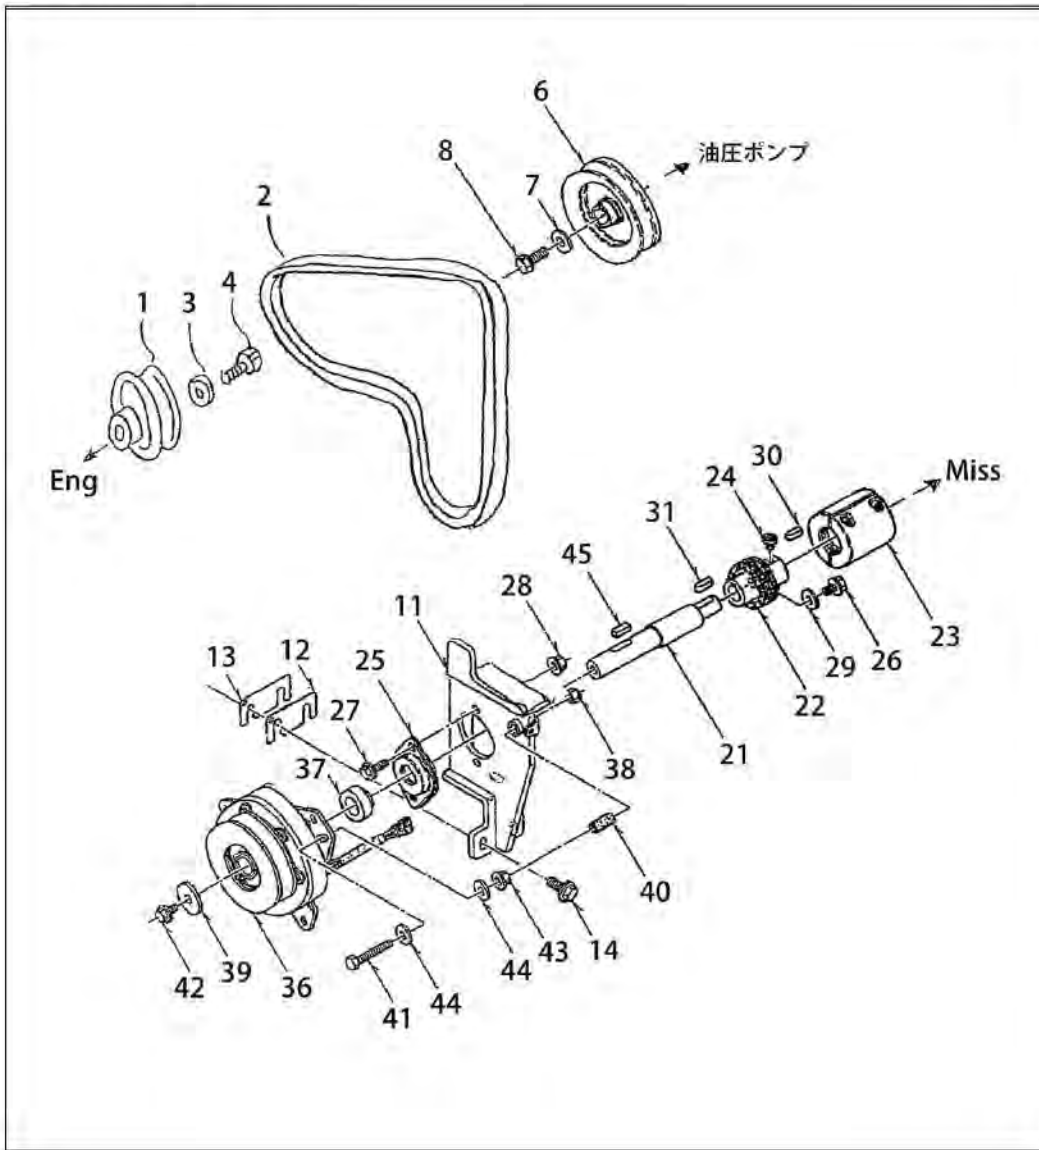

POWER TRANSMISSION (DRIVE)

Caiman
Edo 43H IPL

POWER TRANSMISSION (DRIVE)

No.	Parts No.	Name	Quantity	Note
1	63100-B79-000	PULLY COMP, REAR DRIVE	1	
2	91652-0808040	BELT W800, SB44	1	
3	91251-0830451	WASHER, RD 8 × 30 × 4.5	1	
4	93100-0802517	BOLT, FLANGE 8 × 25	1	
5	-	-	-	
6	63300-B69-001	PULLY COMP, 127B-1 × 20	1	
7	91251-1030451	WASHER, RD 10 × 30 × 4.5	1	
8	93000-1002517	BOLT, SPECIAL 10 × 25	1	
10	-	-	-	
11	61100-B79-801	BRACKET COMP, COUNTER	1	
12	61901-B51-800	SHIM, 1.0	1	
13	61902-B51-800	SHIM, 2.0	2	
14	93300-1002517	BOLT, FLANGE 10 × 1.25 × 25	3	
20	-	-	-	
21	64901-B51-702	SHAFT, COUNTER	1	
22	64100-B51-001	ROLLER CHAIN COUPLING ASSY	1	
23	64200-B51-002	CHAIN COUPLING CASE ASSY	1	
24	91221-081050	SCREW 8 × 10	1	
25	91632-205450	FLANGE UNIT, RHOMBIC	1	
26	93100-0801617	BOLT, FLANGE 8 × 16	1	
27	93100-0802517	BOLT, FLANGE 8 × 25	2	
28	94002-08410	NUT, FLANGE 8	2	
29	94101-08015	WASHER, PLAIN 8	1	
30	97112-020243	KEY, 5 × 5 × 20RR	1	
31	97113-025241	KEY, 6 × 6 × 25RR	1	
35	-	-	-	
36	67100-B54-001	CLUTCH COMP, ELECTROMAGNETIC	1	
37	64902-B54-002	COLLAR, COUNTER SHAFT	1	
38	91233-084120	NUT, SPECIAL 8	1	
39	91251-0840451	WASHER, RD 8 × 40 × 4.5	1	
40	91544-0730030	TUBE, GASOLINE 7.3 × 30	1	
41	92201-0805517	BOLT, 8 × 55	1	
42	93100-0801617	BOLT, FLANGE 8 × 16	1	
43	94002-08410	NUT, FLANGE 8	1	
44	94101-08015	WASHER, PLAIN 8	2	
45	97114-020041	KEY, 7 × 7 × 20S	1